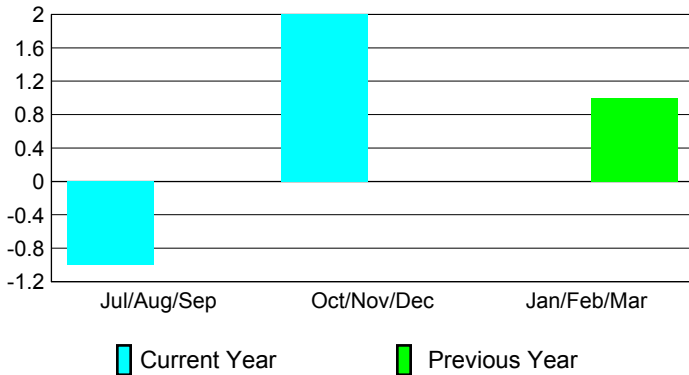

Club Results 2012-2013

Goal, New, Dropped, Gain/Loss

Comparison of Club Gain/Loss

Current Year Compared to the Previous Year

YTD Status Quo Clubs 2012-2013

Status Quo Clubs Compared to Status Quo Members

MEMBERSHIP