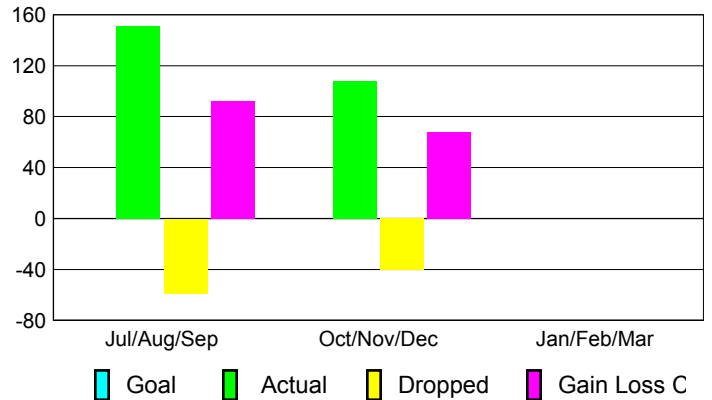

Membership Results 2012-2013

Goal, New, Dropped, Gain/Loss

Comparison of Membership Gain/Loss

Current Year Compared to the Previous Year