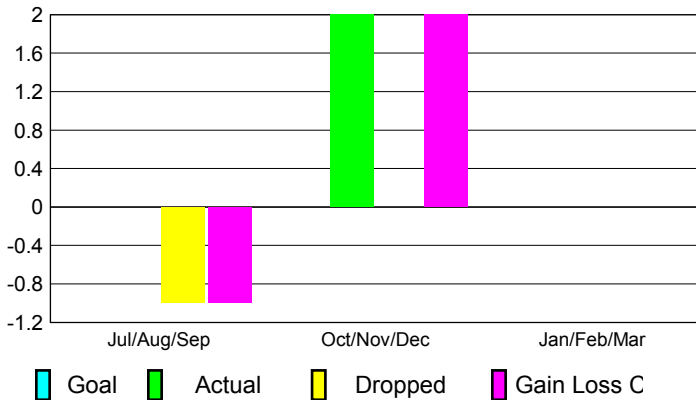

2012-2013 GMT Reports for District (or Undistricted) **District 308 A1**

GMT: Doctor DATUK K NAGARATNA

Location: SINGAPORE

GMT CA: 5

CLUBS

Club Results
2012-2013

Clubs
2011-2012

Month	New Club Goal	Actual New Clubs	Actual Dropped Clubs	Gain/Loss of Clubs	Gain/Loss of Clubs
Jul/Aug/Sep		0	-1	-1	0
Oct/Nov/Dec		2	0	2	0
Jan/Feb/Mar					1
Totals		2	-1	1	1

Club Results 2012-2013

Goal, New, Dropped, Gain/Loss

Comparison of Club Gain/Loss

Current Year Compared to the Previous Year

YTD Status Quo Clubs 2012-2013

Status Quo Clubs Compared to Status Quo Members

MEMBERSHIP