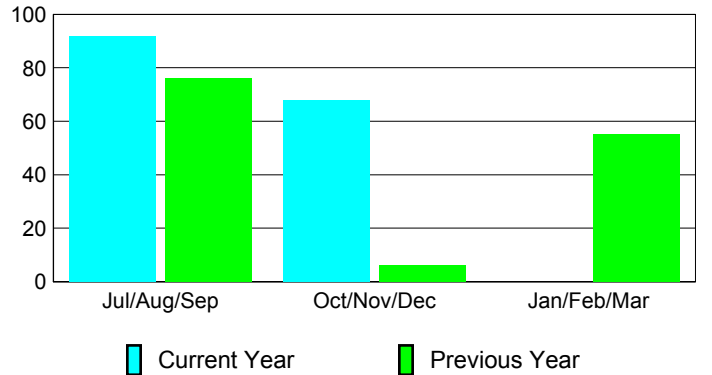

Membership Results
2012-2013

Membership
2011-2012

Month	Net Memb Goal	Actual New Memb	Actual Dropped Memb	Gain/Loss of Memb	Gain/Loss of Memb
Jul/Aug/Sep		151	-59	92	76
Oct/Nov/Dec		108	-40	68	6
Jan/Feb/Mar					55
Totals		259	-99	160	137

Membership Results 2012-2013

Goal, New, Dropped, Gain/Loss

Comparison of Membership Gain/Loss

Current Year Compared to the Previous Year

Gender Comparison 2012-2013

Jul/Aug/Sep

Oct/Nov/Dec

Jan/Feb/Mar